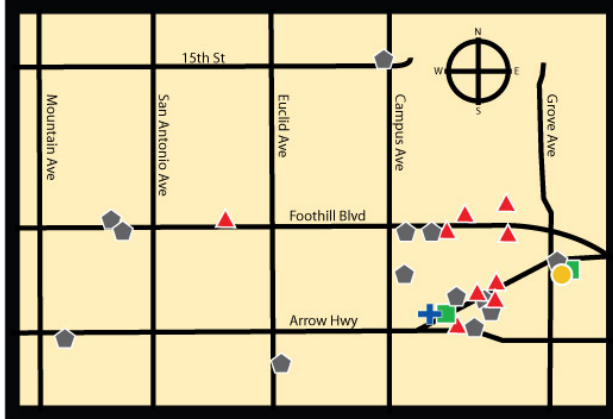

Upland

Rancho Cucamonga

Pomona - Montclair - Ontario - Chino

Fontana

 DOCTOR	 2-4 DOCTORS	 LAB	 HOSPITAL
 5-6 DOCTORS	 7-12 DOCTORS	 URGENT CARE	

PRIME Care
of Inland Valley